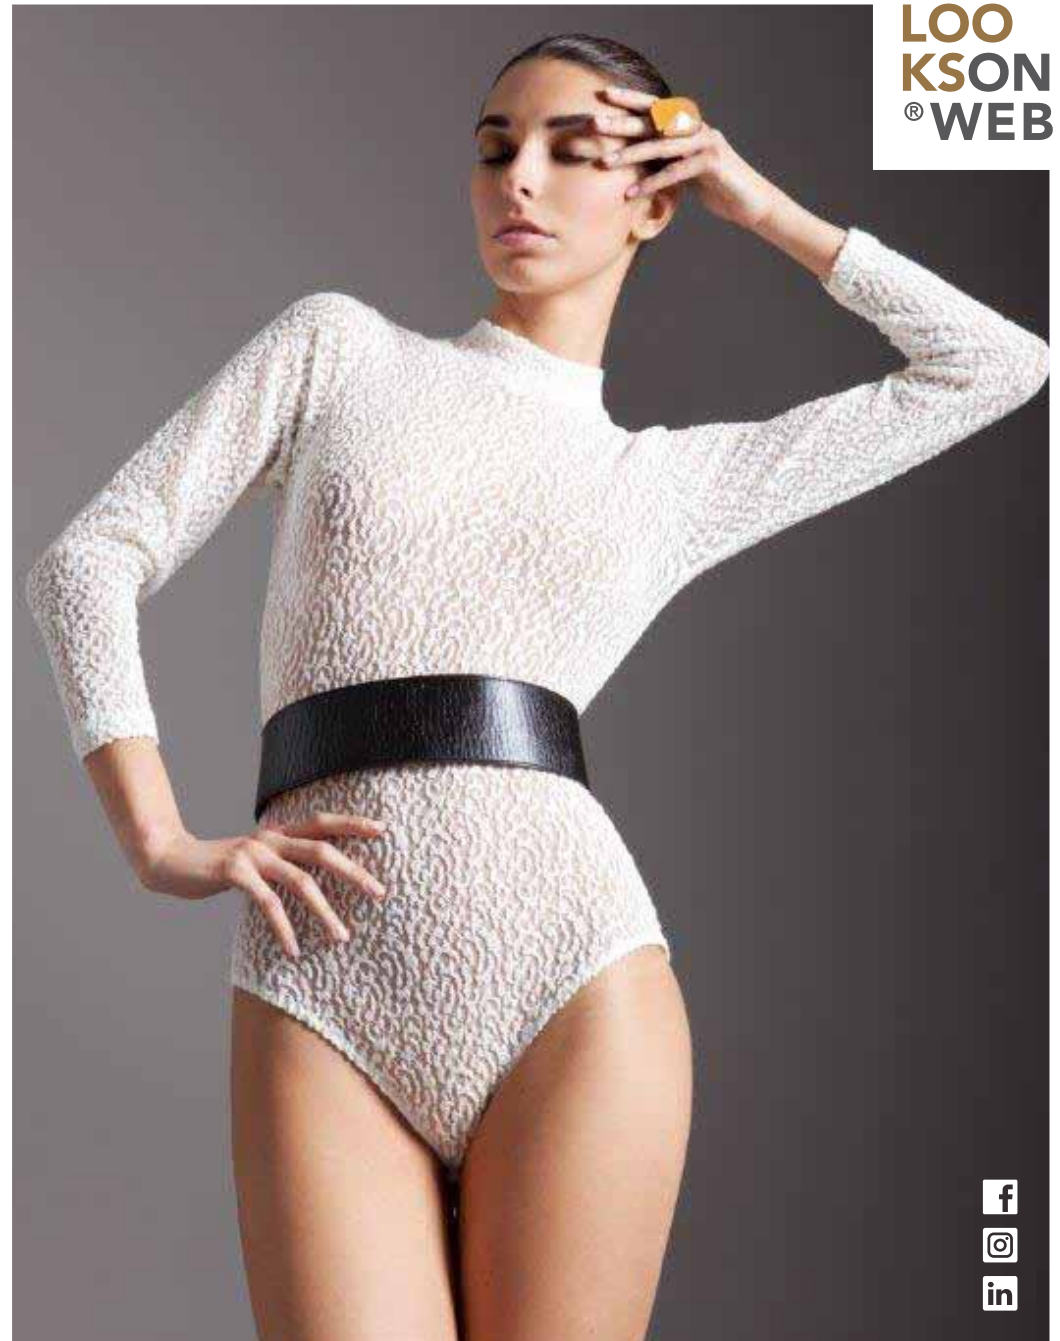

**LOOKSON**  
® **WEB**

SIMONA

**LOOKSON**  
® **WEB**

HEIGHT 177 BUST 86 WAIST 63 HIPS 93 SHOES 40 DRESS 40 EYES BROWN HAIR BROWN

LOOKSONWEB MODELS MANAGEMENT

T +39 030 3762787 M +39 339 5302726 INFO@LOOKSONWEB.COM WWW.LOOKSONWEB.COM